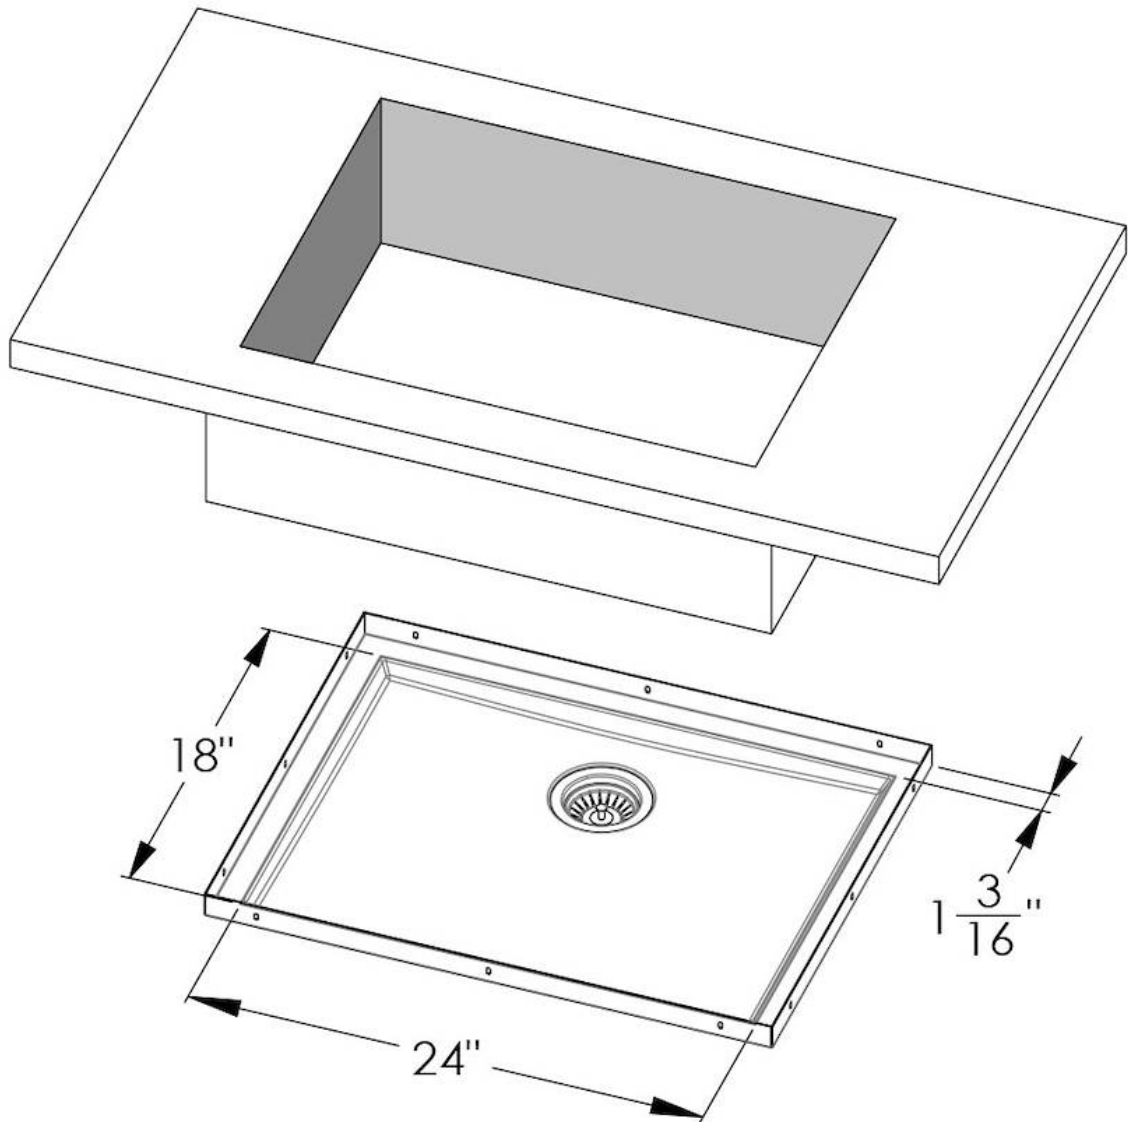

Dimensions 26 ³/₈" x 20 ³/₈"

Standard fittings Drain
Boxed packing

Built-in hole View technical data sheet

Bowl dimension 24" x 18"

Number of bowls 1 bowl

Waste fitting

3,5" drain

FEATURES

PHANTOM BASE WITHOUT WELDING

The steel bottom Phantom BASE solves the problem of water draining of slab sinks, because the slope built into the moulded bottom ensures perfect draining. The radius and sloped profile of Phantom BASE guarantee great practicality and hygiene in everyday cleaning.

High thickness

1.5 mm thick steel. A significant thickness, which guarantees the maximum sturdiness and durability.

Small radius

Bowls with squared shapes with a modern design and an increased capacity, for a minimal aesthetics connected with an extreme practicality.

Basket 3,5" waste fitting

The drain is equipped with a large 3.5" drain, with the practical basket cap that prevents the discharge of solid parts.

TECHNICAL DATA

GALLERY

OPTIONAL ACCESSORIES

Chopping board
8644 034